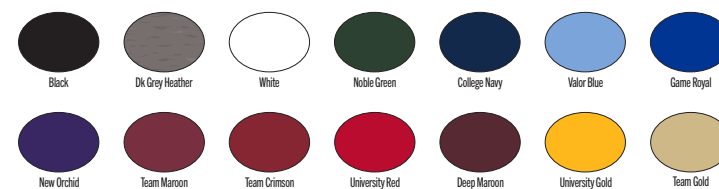

**WOMEN'S NIKE CORE LS COTTON CREW
CJ1722 BLANK $24.00 EACH**

SIZES: XS, S, M, L, XL, 2XL

FABRIC: White and Color: 100% cotton. Grey Heather: 80% cotton/20% polyester.

OFFER DATE: 10/01/19

Combed, ring-spun long sleeve tee with reinforced neck and a women's specific slim fit.

Body width: 19.25", Body length: 25.5" (size medium).

010 Black	075 Dk Grey Heather	100 White
341 Noble Green	419 College Navy	448 Valor Blue
493 Game Royal	545 New Orchid	610 Team Maroon
613 Team Crimson	657 University Red	669 Deep Maroon
716 University Gold	783 Team Gold