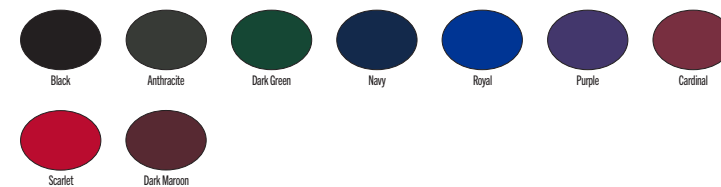

<b>010</b> Black/(White)	<b>060</b> Anthracite/(White)	<b>341</b> Dark Green/(White)
<b>419</b> Navy/(White)	<b>493</b> Royal/(White)	<b>545</b> Purple/(White)
<b>610</b> Cardinal/(White)	<b>657</b> Scarlet/(White)	<b>669</b> Dark Maroon/(White)

- |                               |                                  |                                    |
|-------------------------------|----------------------------------|------------------------------------|
| <b>010</b> Black/(White)      | <b>060</b> Anthracite/(White)    | <b>063</b> Dk Grey Heather/(White) |
| <b>100</b> White/(Black)      | <b>249</b> Brown/(White)         | <b>315</b> Kelly Green/(White)     |
| <b>341</b> Dark Green/(White) | <b>419</b> Navy/(White)          | <b>448</b> Light Blue/(White)      |
| <b>493</b> Royal/(White)      | <b>545</b> Purple/(White)        | <b>610</b> Cardinal/(White)        |
| <b>657</b> Scarlet/(White)    | <b>669</b> Dark Maroon/(White)   | <b>716</b> Bright Gold/(Black)     |
| <b>783</b> Vegas Gold/(Black) | <b>802</b> Desert Orange/(White) | <b>820</b> Orange/(White)          |