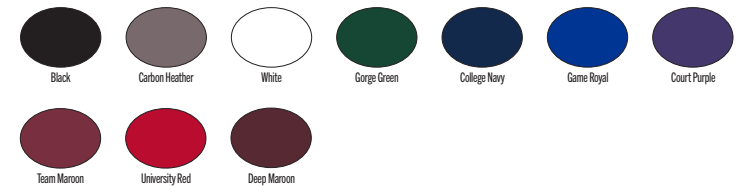

**NIKE TEAM LEGEND SLEEVELESS CREW
DV7307 BLANK $28.00 EACH**

SIZES: S, M, L, XL, 2XL, 3XL, 4XL **FABRIC:** Body: 100% polyester.
OFFER DATE: 04/01/23

Dri-FIT fabric wicks away sweat to help keep you comfortable and dry. Sleeveless construction is ideal for a variety of training conditions. Neck tape added for durability and comfort. Swoosh design trademark at upper left chest. **Body width: 22.25", Body length: 29" (size large).**

010 Black/(Cool Grey)	091 Carbon Heather/(Black)	100 White/(Cool Grey)
341 Gorge Green/(Cool Grey)	419 College Navy/(Cool Grey)	493 Game Royal/(Cool Grey)
545 Court Purple/(Cool Grey)	610 Team Maroon/(Cool Grey)	657 University Red/(Cool Grey)
669 Deep Maroon/(Cool Grey)	716 Sundown/(Cool Grey)	813 University Orange/(Cool Grey)