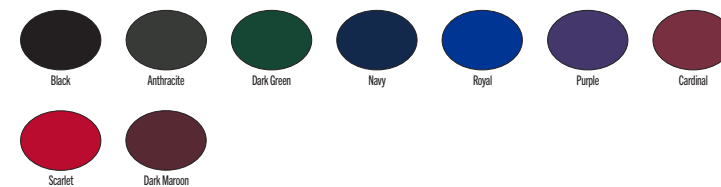

Combed, ring-spun short sleeve tee with reinforced neck and a premium feel.

**Body width: 19.25", Body length: 25.5" (size medium).**

<b>010</b> Black	<b>075</b> Dark Grey Heather	<b>100</b> White
<b>315</b> Apple Green	<b>341</b> Noble Green	<b>419</b> College Navy
<b>448</b> Valor Blue	<b>493</b> Game Royal	<b>545</b> New Orchid
<b>610</b> Team Maroon	<b>613</b> Team Crimson	<b>657</b> University Red
<b>669</b> Deep Maroon	<b>716</b> University Gold	<b>783</b> Team Gold
<b>820</b> Team Orange	<b>873</b> Bright Ceramic	

<b>010</b> Black/(White)	<b>060</b> Anthracite/(White)	<b>341</b> Dark Green/(White)
<b>419</b> Navy/(White)	<b>493</b> Royal/(White)	<b>545</b> Purple/(White)
<b>610</b> Cardinal/(White)	<b>657</b> Scarlet/(White)	<b>669</b> Dark Maroon/(White)

- |                               |                                  |                                    |
|-------------------------------|----------------------------------|------------------------------------|
| <b>010</b> Black/(White)      | <b>060</b> Anthracite/(White)    | <b>063</b> Dk Grey Heather/(White) |
| <b>100</b> White/(Black)      | <b>249</b> Brown/(White)         | <b>315</b> Kelly Green/(White)     |
| <b>341</b> Dark Green/(White) | <b>419</b> Navy/(White)          | <b>448</b> Light Blue/(White)      |
| <b>493</b> Royal/(White)      | <b>545</b> Purple/(White)        | <b>610</b> Cardinal/(White)        |
| <b>657</b> Scarlet/(White)    | <b>669</b> Dark Maroon/(White)   | <b>716</b> Bright Gold/(Black)     |
| <b>783</b> Vegas Gold/(Black) | <b>802</b> Desert Orange/(White) | <b>820</b> Orange/(White)          |