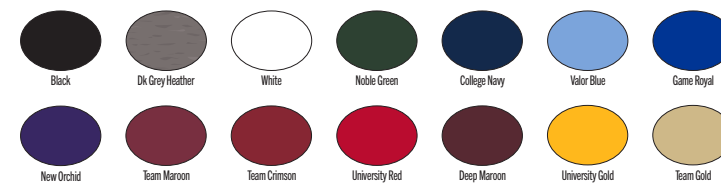

**MEN'S NIKE CORE LONG SLEEVE COTTON CREW
CJ1690 BLANK $24.00 EACH**

SIZES: S, M, L, XL, 2XL, 3XL

FABRIC: White and Color: 100% cotton. Grey Heather: 80% cotton/20% polyester.

OFFER DATE: 10/01/19

Combed, ring-spun long sleeve tee with reinforced neck and a premium feel.

Body width: 19.25", Body length: 25.5" (size medium).

010 Black	075 Dark Grey Heather	100 White
341 Noble Green	419 College Navy	448 Valor Blue
493 Game Royal	545 New Orchid	610 Team Maroon
613 Team Crimson	657 University Red	669 Deep Maroon
716 University Gold	783 Team Gold