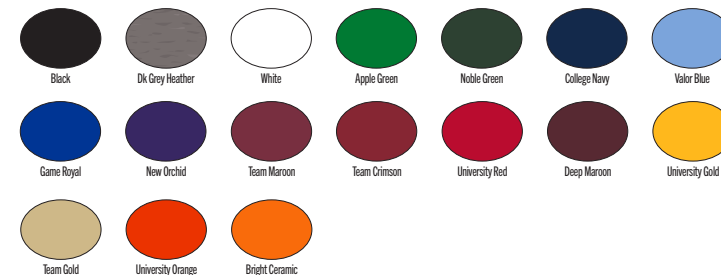

**KIDS NIKE CORE SHORT SLEEVE COTTON CREW
CJ1781 BLANK $16.00 EACH**

SIZES: S, M, L, XL

FABRIC: 100% cotton for white and color; 80% cotton/20% polyester for grey heather.

OFFER DATE: 10/01/19

Combed, ring-spun short sleeve tee with reinforced neck and a premium feel. **Body width: 16.5", Body length: 23.25" (size medium).**

010 Black	075 Dark Grey Heather	100 White
315 Apple Green	341 Noble Green	419 College Navy
448 Valor Blue	493 Game Royal	545 New Orchid
610 Team Maroon	613 Team Crimson	657 University Red
669 Deep Maroon	716 University Gold	783 Team Gold
820 Team Orange	873 Bright Ceramic