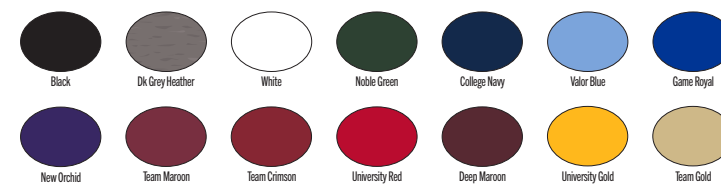

**KIDS NIKE CORE LONG SLEEVE COTTON CREW
CJ1777 BLANK $22.00 EACH**

SIZES: S, M, L, XL

FABRIC: 100% cotton for white and color; 80% cotton/20% polyester for grey heather.

OFFER DATE: 10/01/19

Combed, ring-spun short sleeve tee with reinforced neck and a premium feel. **Body width: 16.5", Body length: 23.25" (size medium).**

010 Black	075 Dark Grey Heather	100 White
341 Noble Green	419 College Navy	448 Valor Blue
493 Game Royal	545 New Orchid	610 Team Maroon
613 Team Crimson	657 University Red	669 Deep Maroon
716 University Gold	783 Team Gold