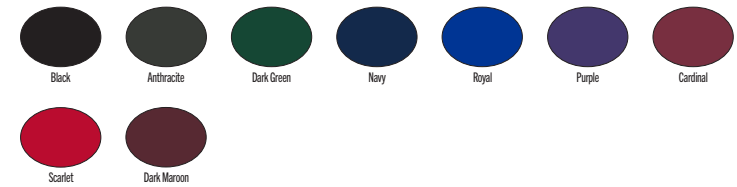

- |                             |                               |                                |
|-----------------------------|-------------------------------|--------------------------------|
| <b>010</b> Black/(White)    | <b>060</b> Anthracite/(White) | <b>341</b> Dark Green/(White)  |
| <b>419</b> Navy/(White)     | <b>493</b> Royal/(White)      | <b>545</b> Purple/(White)      |
| <b>610</b> Cardinal/(White) | <b>657</b> Scarlet/(White)    | <b>669</b> Dark Maroon/(White) |

- |                               |                                  |                                    |
|-------------------------------|----------------------------------|------------------------------------|
| <b>010</b> Black/(White)      | <b>060</b> Anthracite/(White)    | <b>063</b> Dk Grey Heather/(White) |
| <b>100</b> White/(Black)      | <b>249</b> Brown/(White)         | <b>315</b> Kelly Green/(White)     |
| <b>341</b> Dark Green/(White) | <b>419</b> Navy/(White)          | <b>448</b> Light Blue/(White)      |
| <b>493</b> Royal/(White)      | <b>545</b> Purple/(White)        | <b>610</b> Cardinal/(White)        |
| <b>657</b> Scarlet/(White)    | <b>669</b> Dark Maroon/(White)   | <b>716</b> Bright Gold/(Black)     |
| <b>783</b> Vegas Gold/(Black) | <b>802</b> Desert Orange/(White) | <b>820</b> Orange/(White)          |