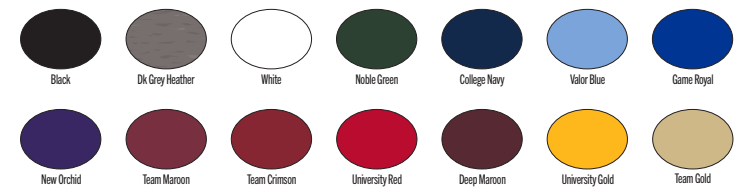

**WOMEN'S NIKE CORE LS COTTON CREW
CJ1722 BLANK $24.00 EACH**

SIZES: XS, S, M, L, XL, 2XL

FABRIC: White and Color: 100% cotton. Grey Heather: 80% cotton/20% polyester.

OFFER DATE: 10/01/19

Combed, ring-spun long sleeve tee with reinforced neck and a women's specific slim fit.

Body width: 19.25", Body length: 25.5" (size medium).

010 Black	075 Dk Grey Heather	100 White
341 Noble Green	419 College Navy	448 Valor Blue
493 Game Royal	545 New Orchid	610 Team Maroon
613 Team Crimson	657 University Red	669 Deep Maroon
716 University Gold	783 Team Gold