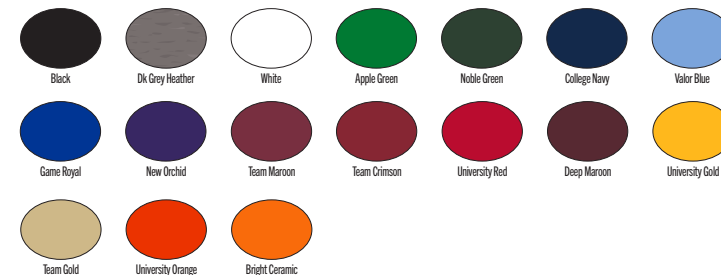

**KIDS NIKE CORE SHORT SLEEVE COTTON CREW
CJ1781 BLANK $16.00 EACH**

SIZES: S, M, L, XL
FABRIC: 100% cotton for white and color; 80% cotton/20% polyester for grey heather.
OFFER DATE: 10/01/19

Combed, ring-spun short sleeve tee with reinforced neck and a premium feel.
Body width: 16.5", Body length: 23.25" (size medium).

010 Black	075 Dark Grey Heather	100 White
315 Apple Green	341 Noble Green	419 College Navy
448 Valor Blue	493 Game Royal	545 New Orchid
610 Team Maroon	613 Team Crimson	657 University Red
669 Deep Maroon	716 University Gold	783 Team Gold
820 Team Orange	873 Bright Ceramic