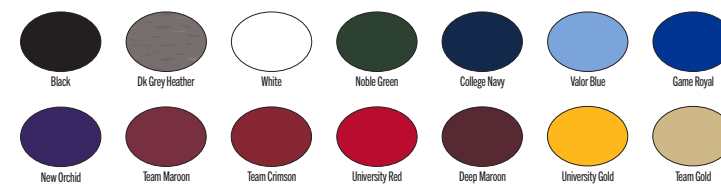

**KIDS NIKE CORE LONG SLEEVE COTTON CREW
CJ1777 BLANK $22.00 EACH**

SIZES: S, M, L, XL
FABRIC: 100% cotton for white and color; 80% cotton/20% polyester for grey heather.
OFFER DATE: 10/01/19

Combed, ring-spun short sleeve tee with reinforced neck and a premium feel.
Body width: 16.5", Body length: 23.25" (size medium).

010 Black	075 Dark Grey Heather	100 White
341 Noble Green	419 College Navy	448 Valor Blue
493 Game Royal	545 New Orchid	610 Team Maroon
613 Team Crimson	657 University Red	669 Deep Maroon
716 University Gold	783 Team Gold