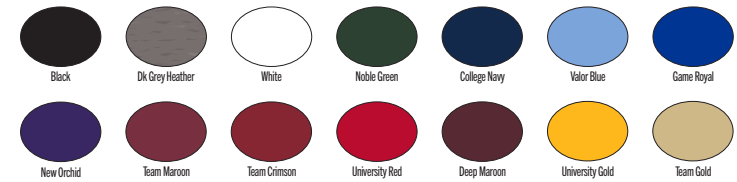

**MEN'S NIKE CORE LONG SLEEVE COTTON CREW
CJ1690 BLANK $24.00 EACH**

SIZES: S, M, L, XL, 2XL, 3XL

FABRIC: White and Color: 100% cotton. Grey Heather: 80% cotton/20% polyester.

OFFER DATE: 10/01/19

Combed, ring-spun long sleeve tee with reinforced neck and a premium feel.

Body width: 19.25", Body length: 25.5" (size medium).

010 Black	075 Dark Grey Heather	100 White
341 Noble Green	419 College Navy	448 Valor Blue
493 Game Royal	545 New Orchid	610 Team Maroon
613 Team Crimson	657 University Red	669 Deep Maroon
716 University Gold	783 Team Gold